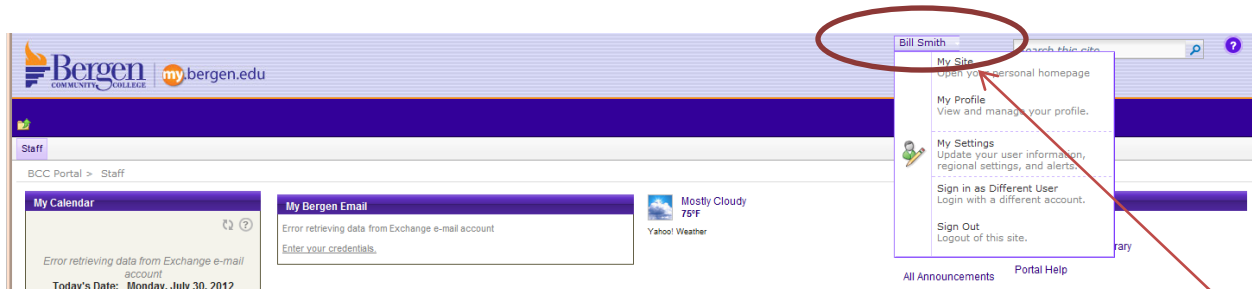

my.bergen.edu

How to Log out of Portal

To log out of Bergen Portal you must first click on your name in the upper right corner of your home page.

Next you click on Sign Out.