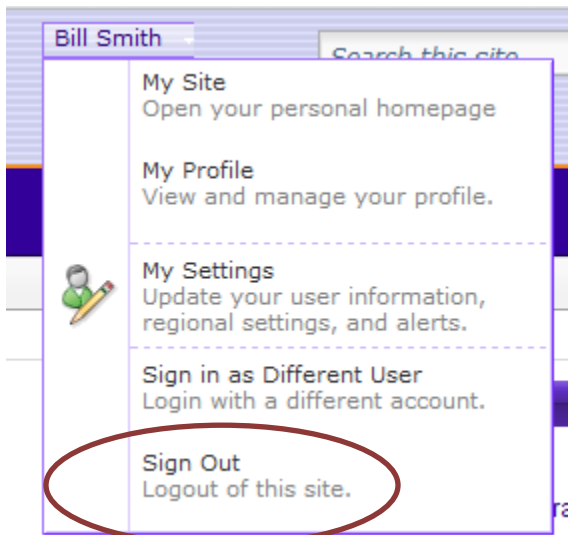

my.bergen.edu

How to Log out of Portal

To log out of Bergen Portal you must first click on your name in the upper right corner of your home page.

Next you click on Sign Out.