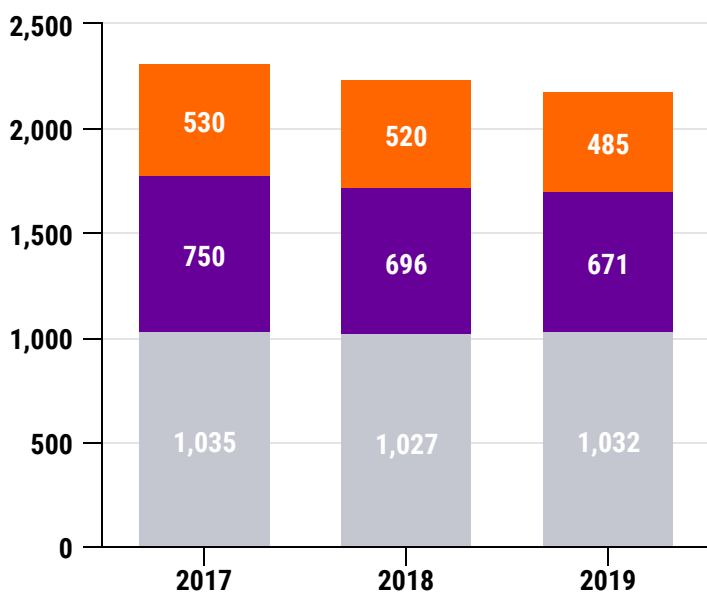

Percentage of 2019 Graduates by Gender

Gender	#	%
Male	902	41.4
Female	1220	56.0
Unknown	57	2.6

Percentage of 2019 Graduates by GPA Range

GPA Range	#	%
Less than 2.00	4	.2
2.00 to 2.49	114	5.2
2.50 to 2.99	434	19.9
3.00 to 3.49	795	36.5
3.50 +	832	38.2

Graduates' GPA by Range, 2017 - 2019

High Achieving
The largest percentage of students finished Bergen with a 3.50 GPA or higher (38.2%). Fifty-eight students finished with a perfect 4.00.

Note: GPA is Degree GPA. It excludes grades received in Remedial Courses.

● August ● December ● May

Note: August and December always refer to the previous year. Therefore Graduation Year 2019 includes August 2018, December 2018 and May 2019.

Big Bump

Despite an overall decrease in the number of degrees awarded, Career Programs (A.A.S., Certificates) awarded more degrees in 2019 than in 2018, bucking the trend of declining numbers.