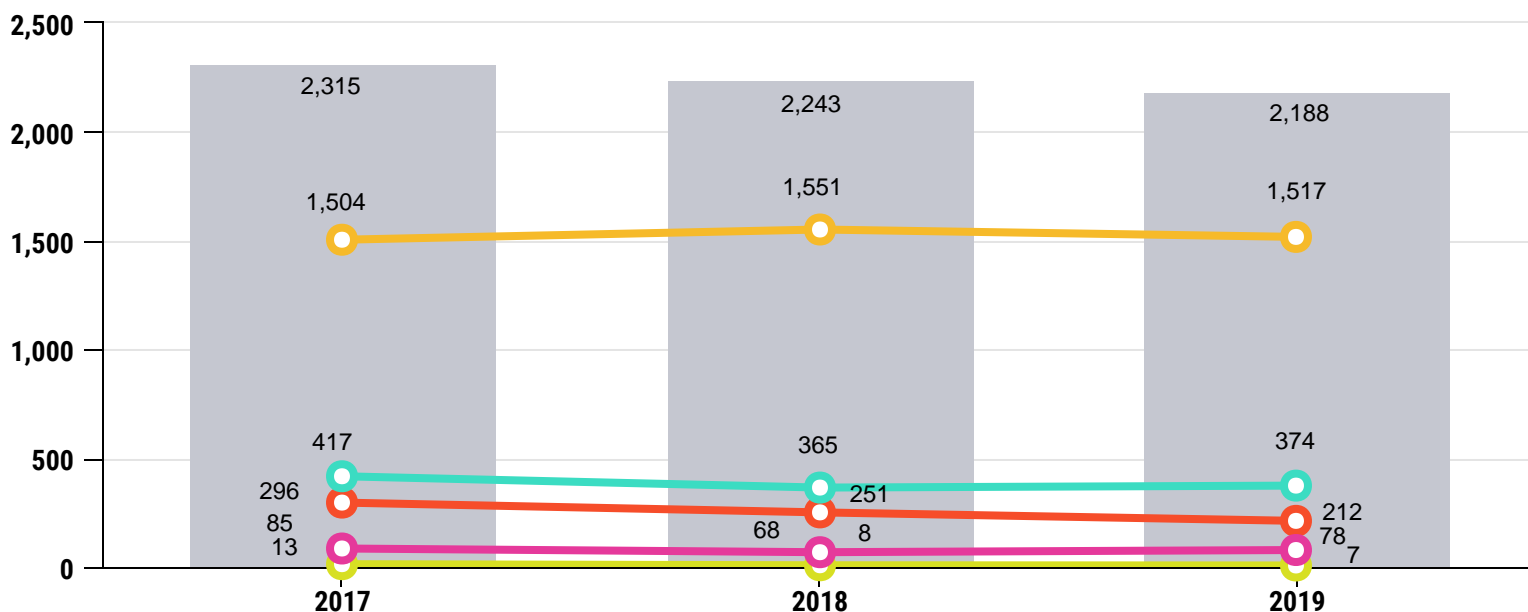

The Degrees/Certificates

Degrees/Certificates Awarded by Program Type, 2017 - 2019

● Total ● A.A. Degrees ● A.S. Degrees ● A.F.A. Degrees ● A.A.S. Degrees ● Certificates