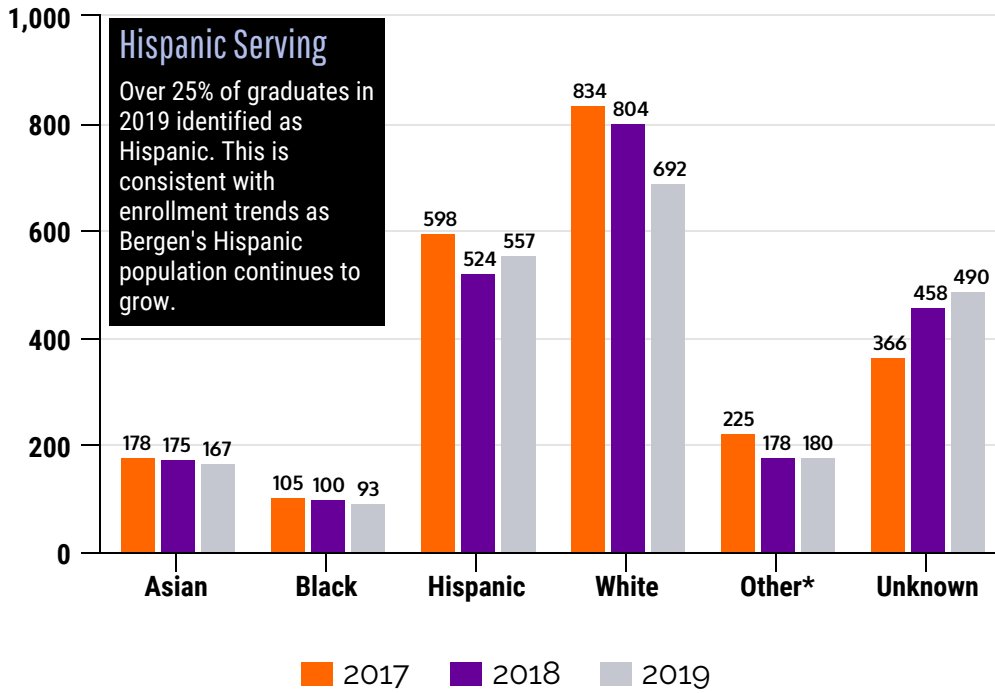

The Graduates

Graduates by Race/Ethnicity, 2017 - 2019

Hispanic Serving
Over 25% of graduates in 2019 identified as Hispanic. This is consistent with enrollment trends as Bergen's Hispanic population continues to grow.

Percentage of 2019 Graduates by Race/Ethnicity

Race/Ethnicity	#	%
American Indian/Alaskan Native	3	.1
Asian	167	7.7
Black/African American	93	4.3
Hawaiian/Pacific Islander	12	.6
Hispanic, all races	557	25.6
Non-Resident Alien**	136	6.2
Two or more races	29	1.3
Unknown Race/Ethnicity	490	22.5
White	692	31.8

*Other category includes American Indian/Alaskan Natives, Hawaiian/Pacific Islanders, Non-Resident Aliens and students who reported two or more races.

**Includes individuals of diverse racial and ethnic backgrounds

Percentage of 2019 Graduates by Gender

Gender	#	%
Male	902	41.4
Female	1220	56.0
Unknown	57	2.6

Percentage of 2019 Graduates by GPA Range

GPA Range	#	%
Less than 2.00	4	.2
2.00 to 2.49	114	5.2
2.50 to 2.99	434	19.9
3.00 to 3.49	795	36.5
3.50 +	832	38.2